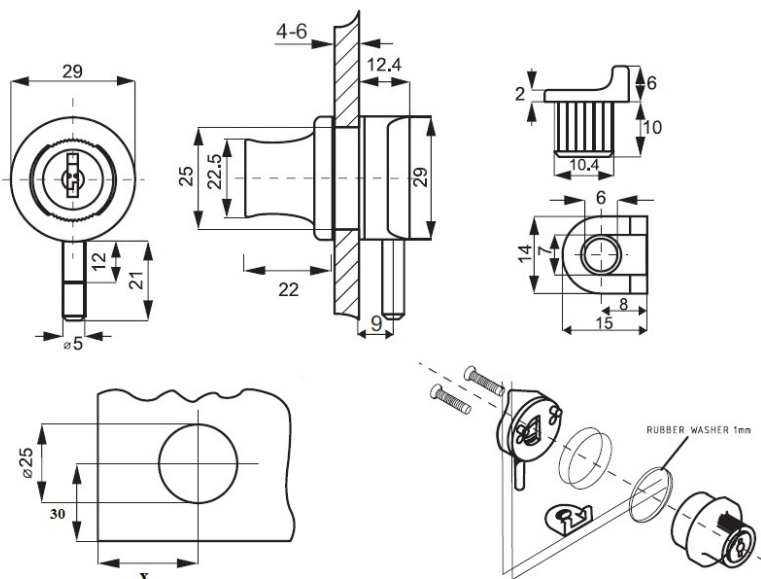

# PRODUCT SHEET

**Description:**

Glass Door Lock MIC-689, Body Only, Chrome Pl, F/#J11+#J12, No Cylinder

**Item number:**

14.09.159-0

Units	Box	Carton	HS Code	Barcode
Pcs.	20	200	8301300000	
				5704866046435